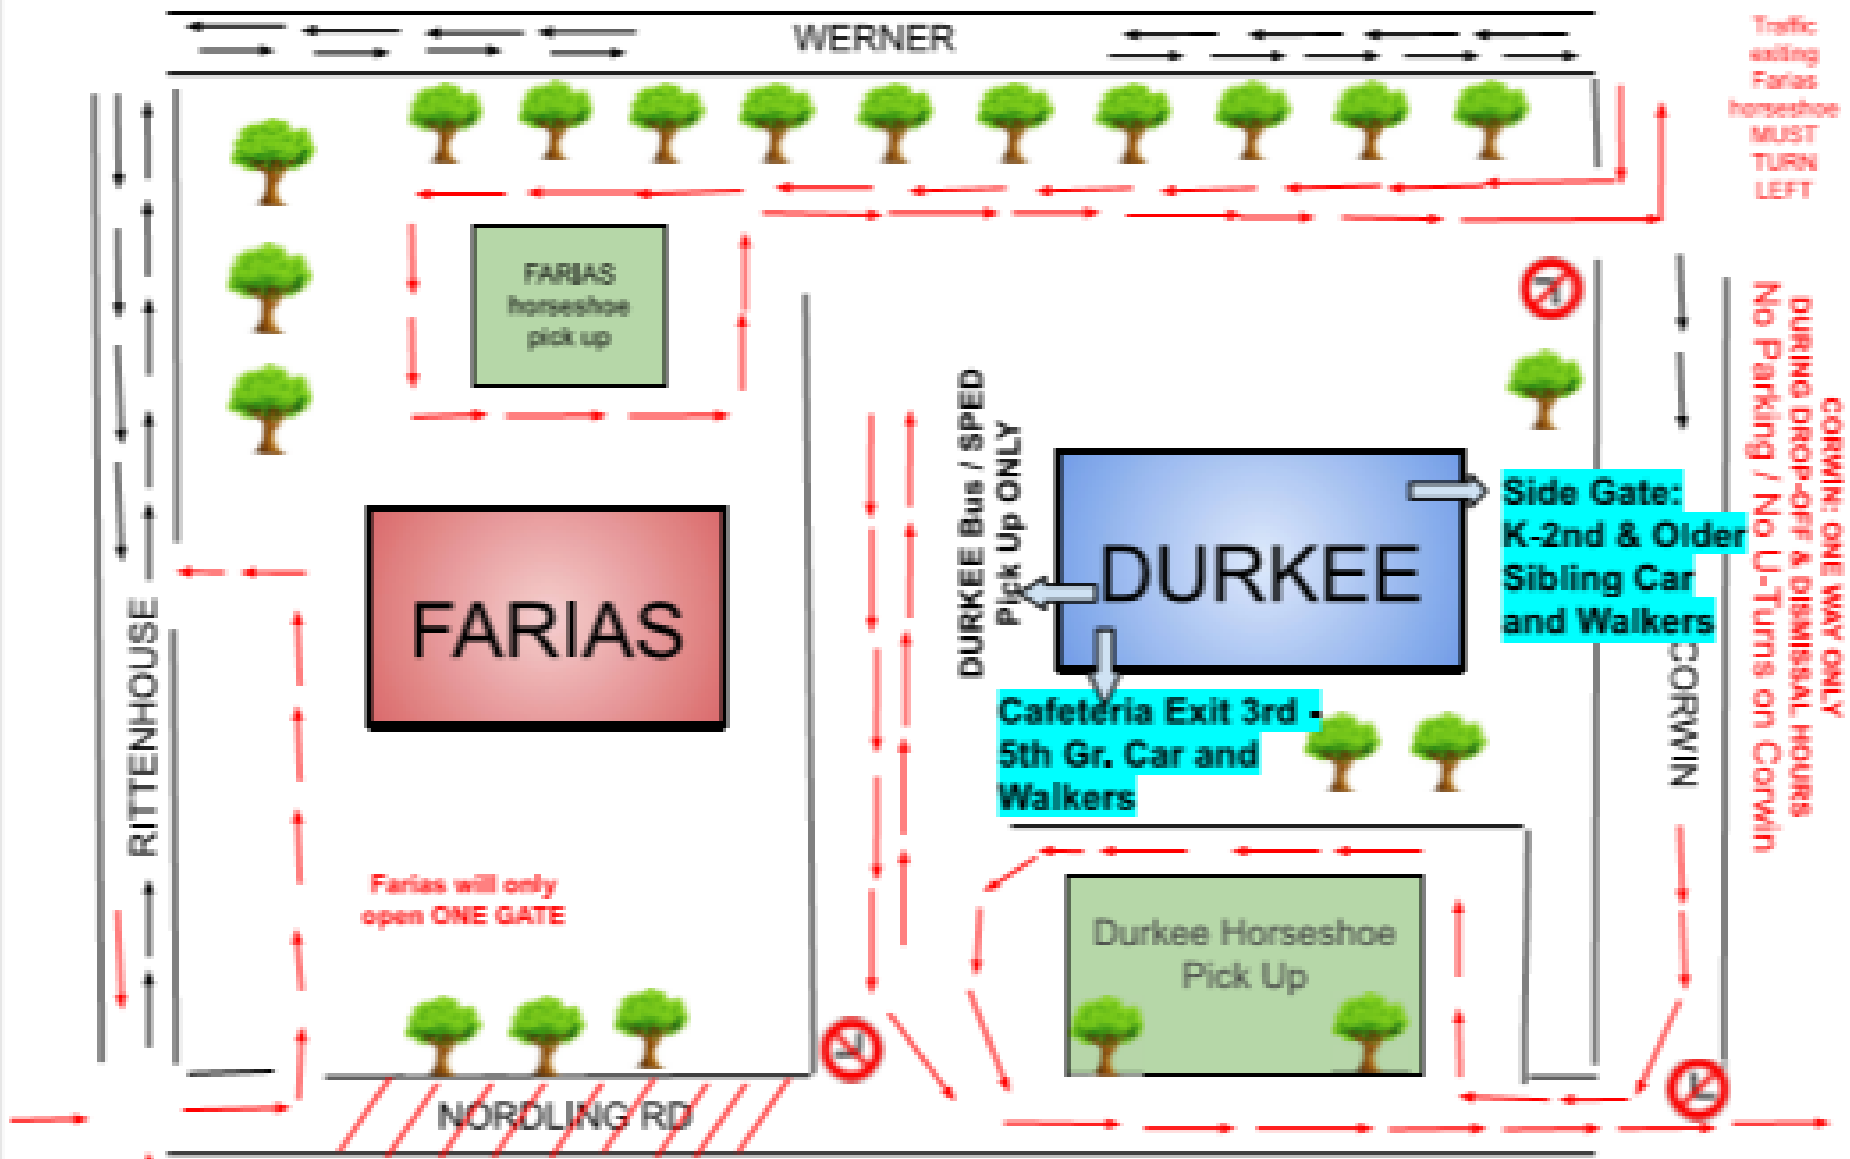

DURKEE ELEMENTARY SCHOOL

Lunch and Ancillary Time

GRADE LEVEL	ANCILLARY TIME	LUNCH TIME
Kinder	8:15 – 9:00	10:40 – 11:10
First Grade & SPED	9:00 – 9:50	10:40 – 11:10
Second Grade	9:55 – 10:40	11:10 – 11:40
Third Grade	12:00 – 12:45	11:10 – 11:40
Fourth Grade	12:50 – 1:35	11:40 – 12:10
Fifth Grade	1:40 – 2:25	11:40 – 12:10

**Face to Face and Virtual students will follow
the same schedule**

2020-2021 Dismissal Map

Traffic exiting Farias horseshoe MUST TURN LEFT

CORWIN: ONE WAY ONLY DURING DROP-OFF & DISMISSAL HOURS No Parking / No U-Turns on Corwin

FARIAS

DURKEE

FARIAS horseshoe pick up

Durkee Horseshoe Pick Up

Cafeteria Exit 3rd - 5th Gr. Car and Walkers

Side Gate: K-2nd & Older Sibling Car and Walkers

DURKEE Bus / SPED Pick Up ONLY

Farias will only open ONE GATE

ROAD CLOSED TO TRAFFIC ON THIS PART OF NORDLING

CHURCH PARKING Parents may park in Church parking lot. Please do not block the pastor's car or play loud music.